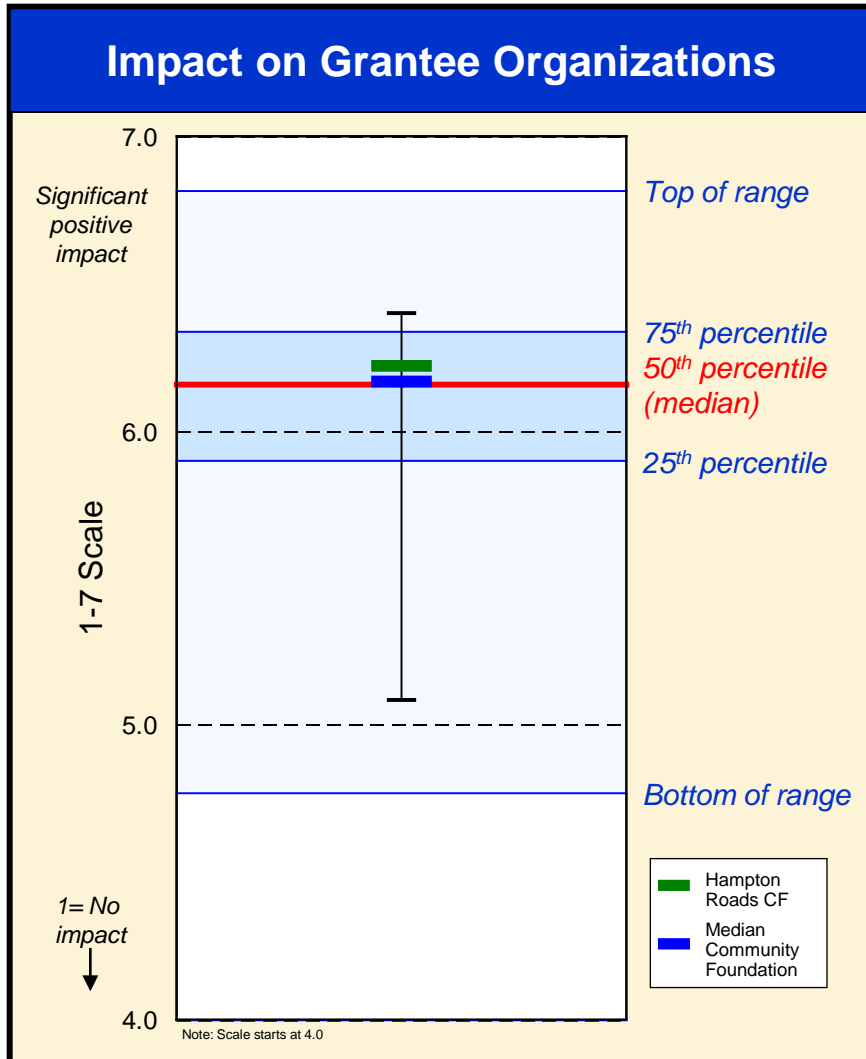

Impact on Grantee Organizations

On impact on grantee organizations, Hampton Roads CF is rated:

- similarly to the median funder
- similarly to the median community foundation

Selected Grantee Comments

- ♦ “We’re pushing the envelope in our field. The foundation’s support thus far has allowed us to continue and thrive. We do not feel we would have realized the level of growth in the past two years, if not for the foundation’s support.”
- ♦ “...[T]he Hampton Roads Community Foundation has been a significant partner. Without the Foundation’s support over the years, the success and impact of [our organization] would not have been so fully realized.”