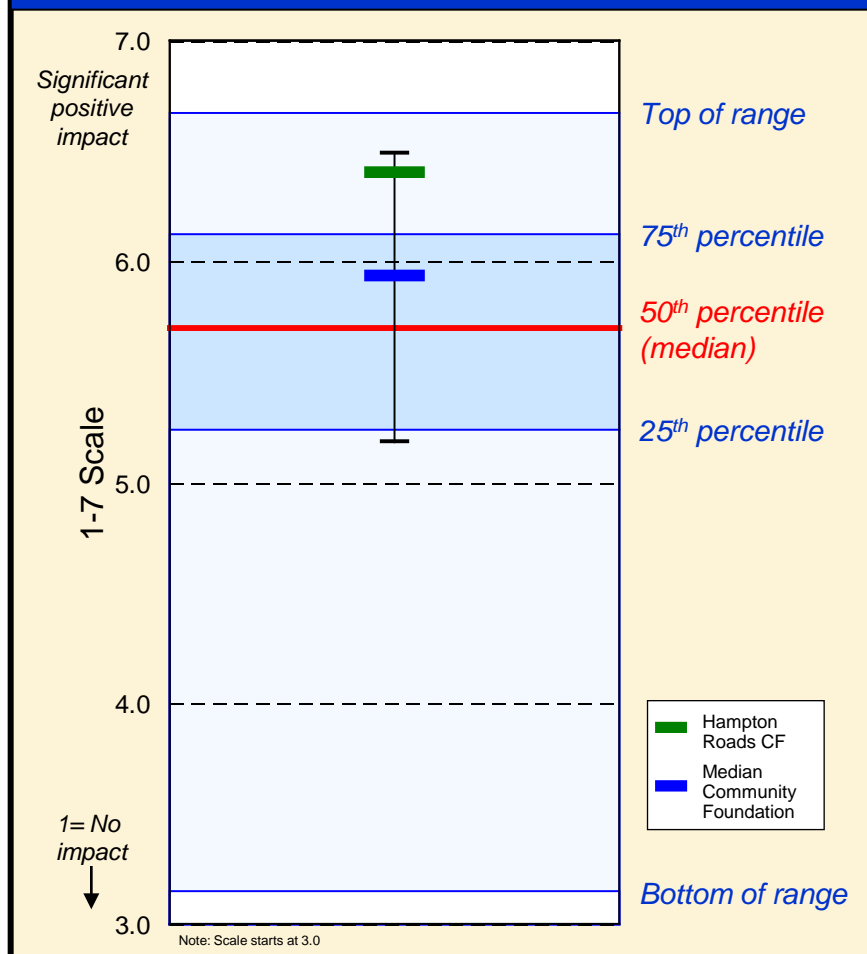

Impact on Grantees' Local Communities

On impact on grantees' local communities, Hampton Roads CF is rated:

- higher than ninety percent of funders
- above the median community foundation

Impact on Grantees' Local Communities